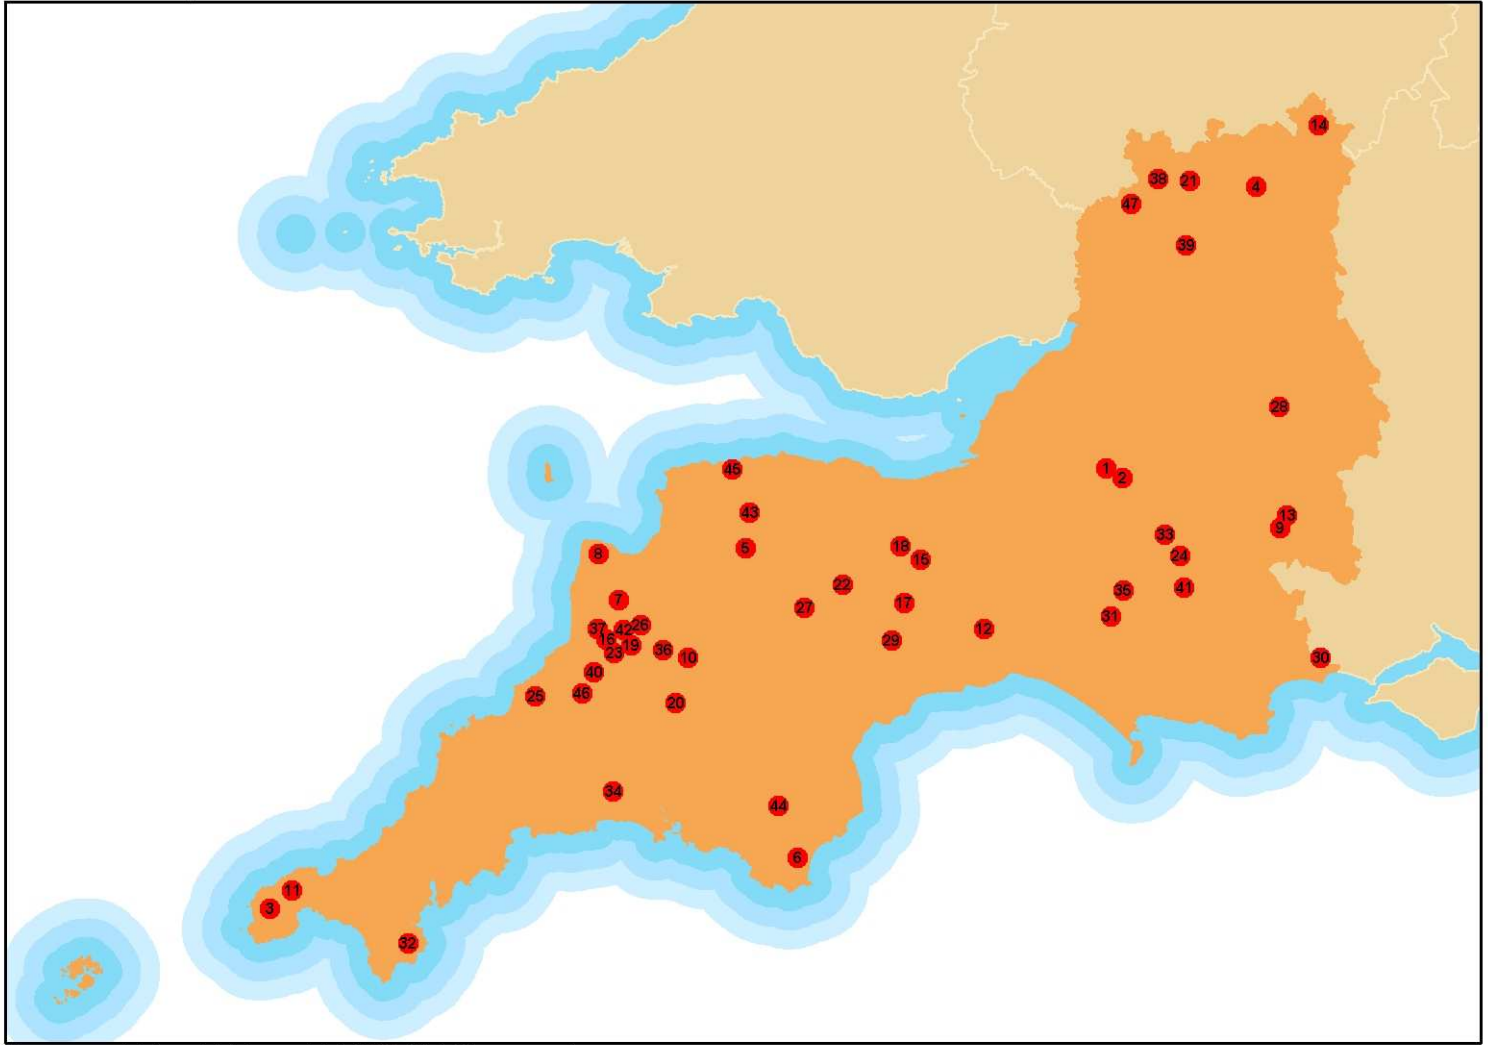

Small Capital Grants

Crown copyright and database right 2010 All rights reserved.
Ordnance Survey licence number 100040743
MarkerMap (TM) ©DottedEyes Ltd 2010 All rights reserved.

South West Regional Development Agency
Version 1.6 dated 15-07-2010

Index of Small Capital Grants

Location of grants:

- 1 SJ Stevens & Sons
- 2 R.P & U.R.M. Reakes & Sons
- 3 Leswidden Box Scheme
- 4 Rowe Farms
- 5 I D & R V Waldron
- 6 J A Darke Ltd
- 7 Threemoor Farm
- 8 RK & SM Heard
- 9 M.J.W, S.A. & N.J Combes
- 10 P C Friend
- 11 A Roberts & Sons
- 12 T H & C L Johnson
- 13 J H & P J Swanton
- 14 J E Harrison
- 15 J Cottrell & Sons
- 16 A J & G A Giordani
- 17 W T & L Pike
- 18 Mr E J Cope & Mrs J D Cope